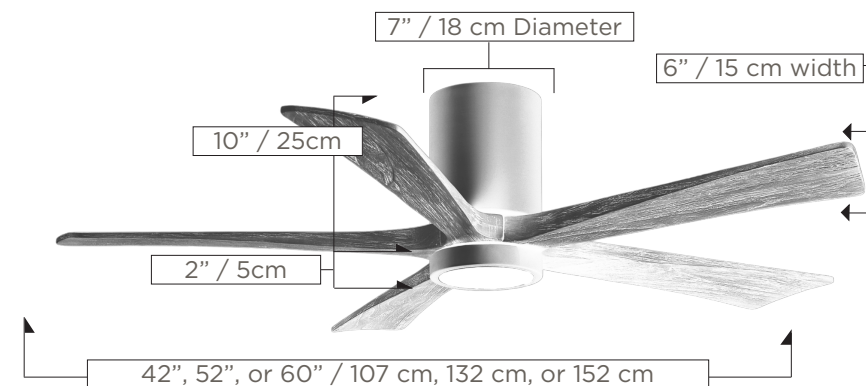

TECHNICAL SPECIFICATIONS

SKU BUILDER

IR5HLK-XXXX-XXX-XX
(Model+Finish+Blade+Diameter)

FAN FINISHES

165 POSSIBLE VARIATIONS

Fan Finishes   **Blade Finishes**
Light Kit   42", 52", 60"